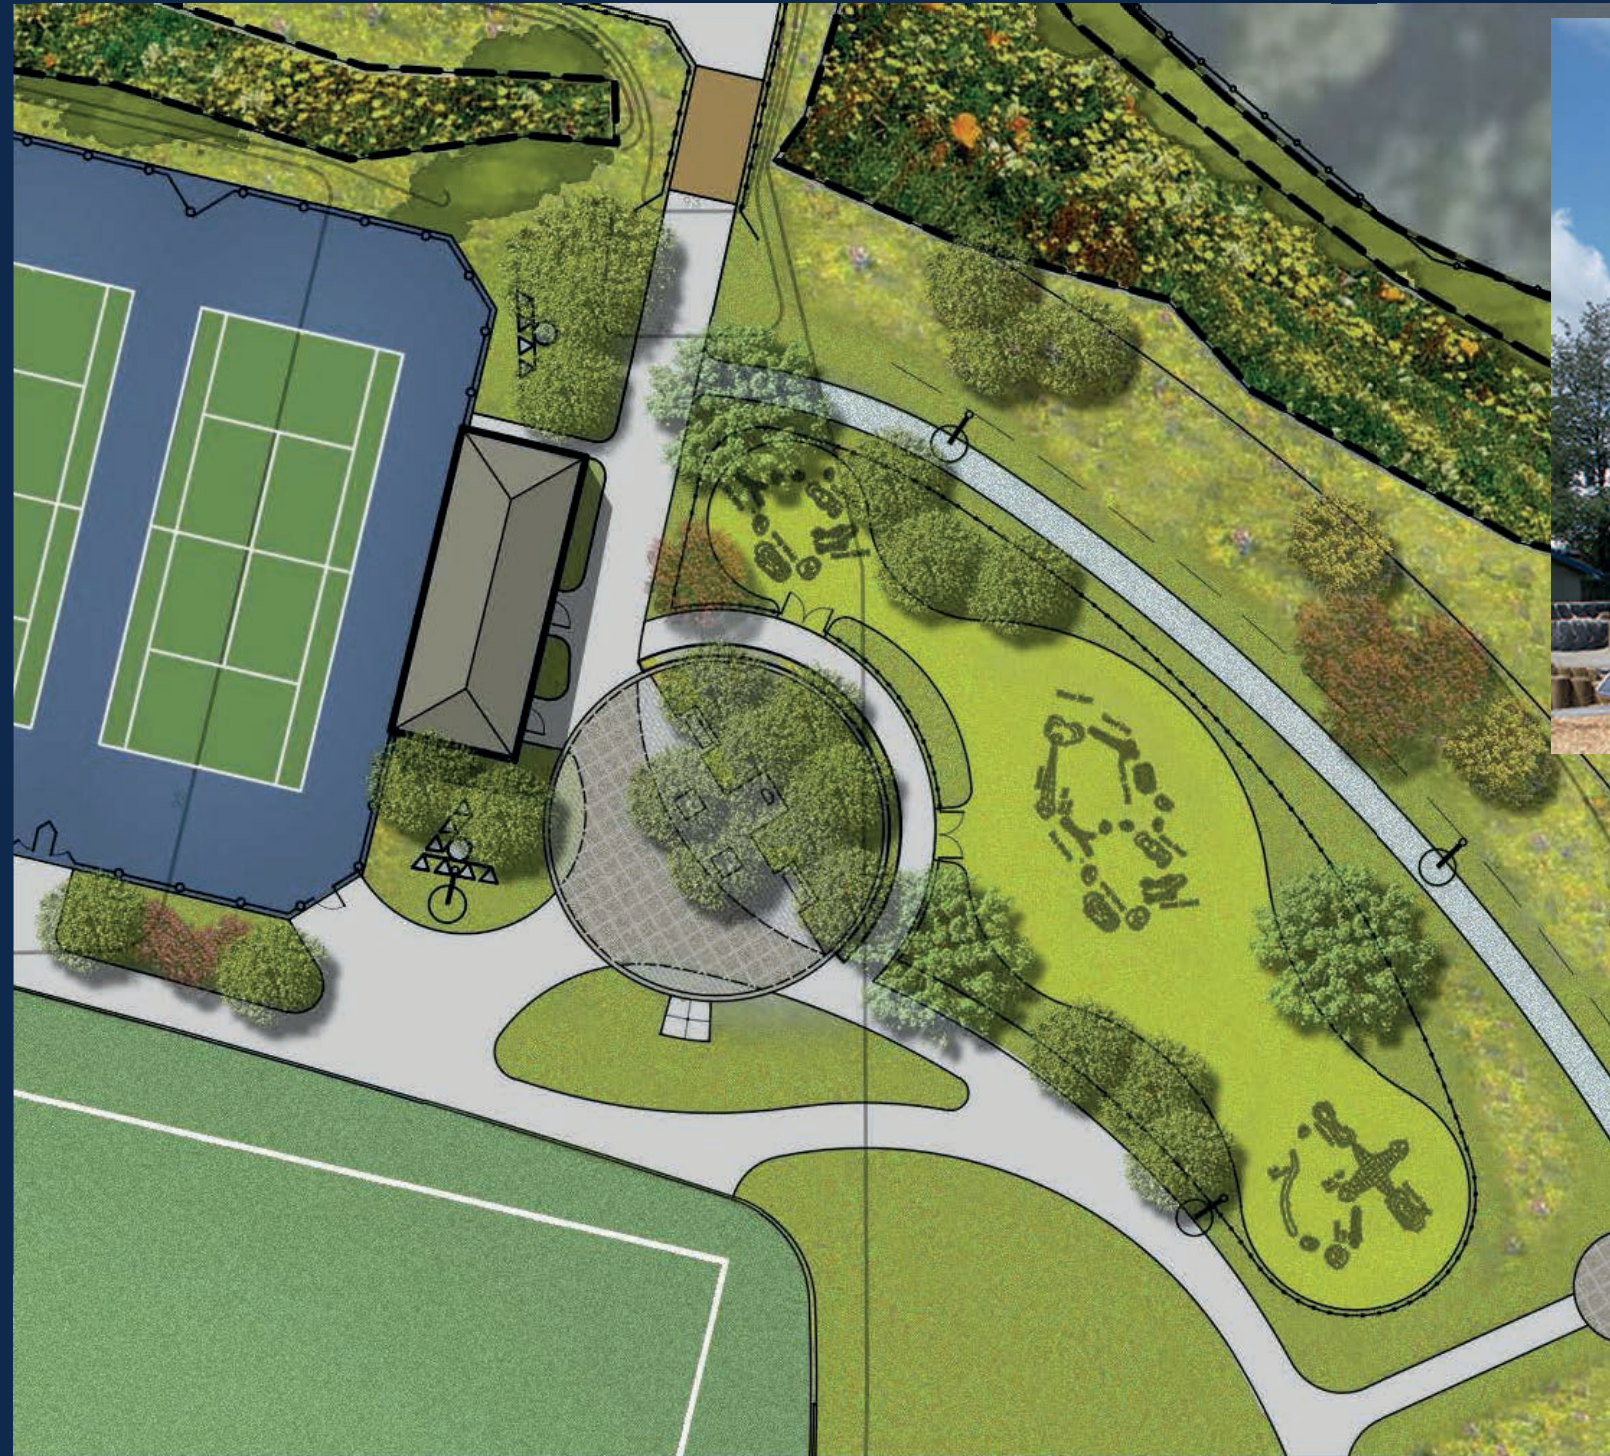

TOWN OF WEYMOUTH

LEGION AND LOVELL PLAYGROUND 75% FIELD DESIGN REVIEW

activitas
Planning | Landscape | Athletic Facilities

5 MARCH 2014

Choices – Playground Area