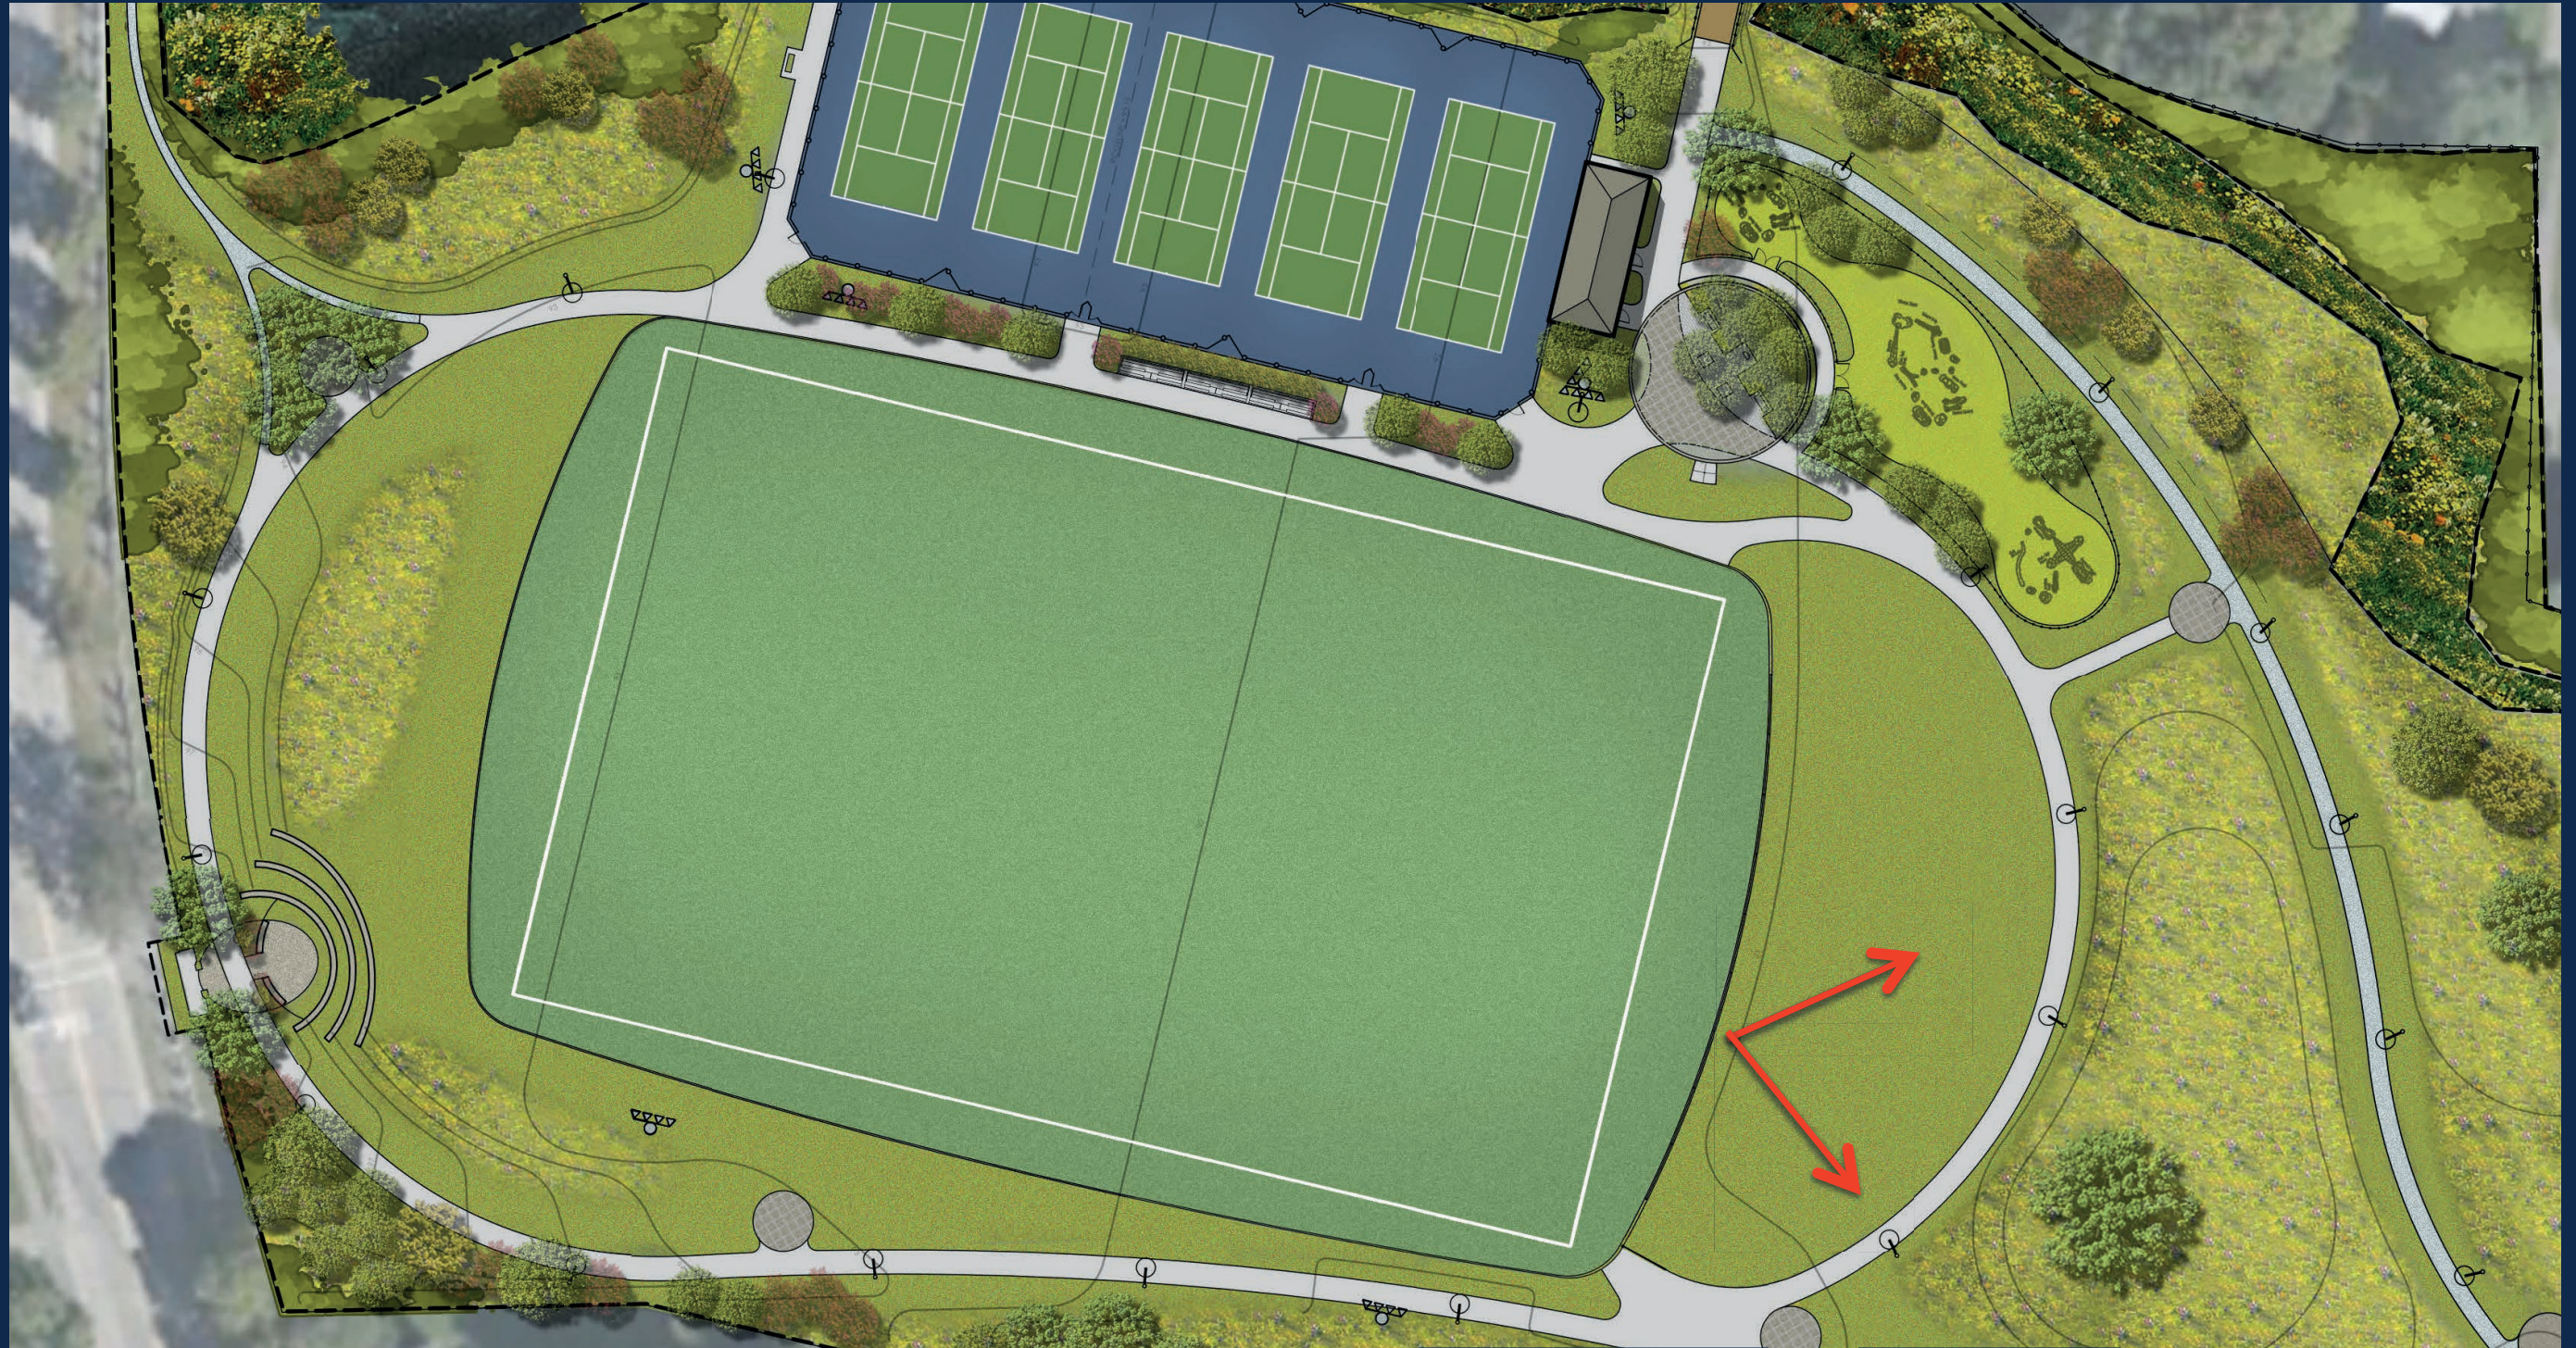

Athletic Lighting

TOWN OF WEYMOUTH

LEGION AND LOVELL PLAYGROUND 75% FIELD DESIGN REVIEW

activitas
Planning | Landscape | Athletic Facilities

5 MARCH 2014

Views from the Field – Meadow

TOWN OF WEYMOUTH

LEGION AND LOVELL PLAYGROUND 75% FIELD DESIGN REVIEW