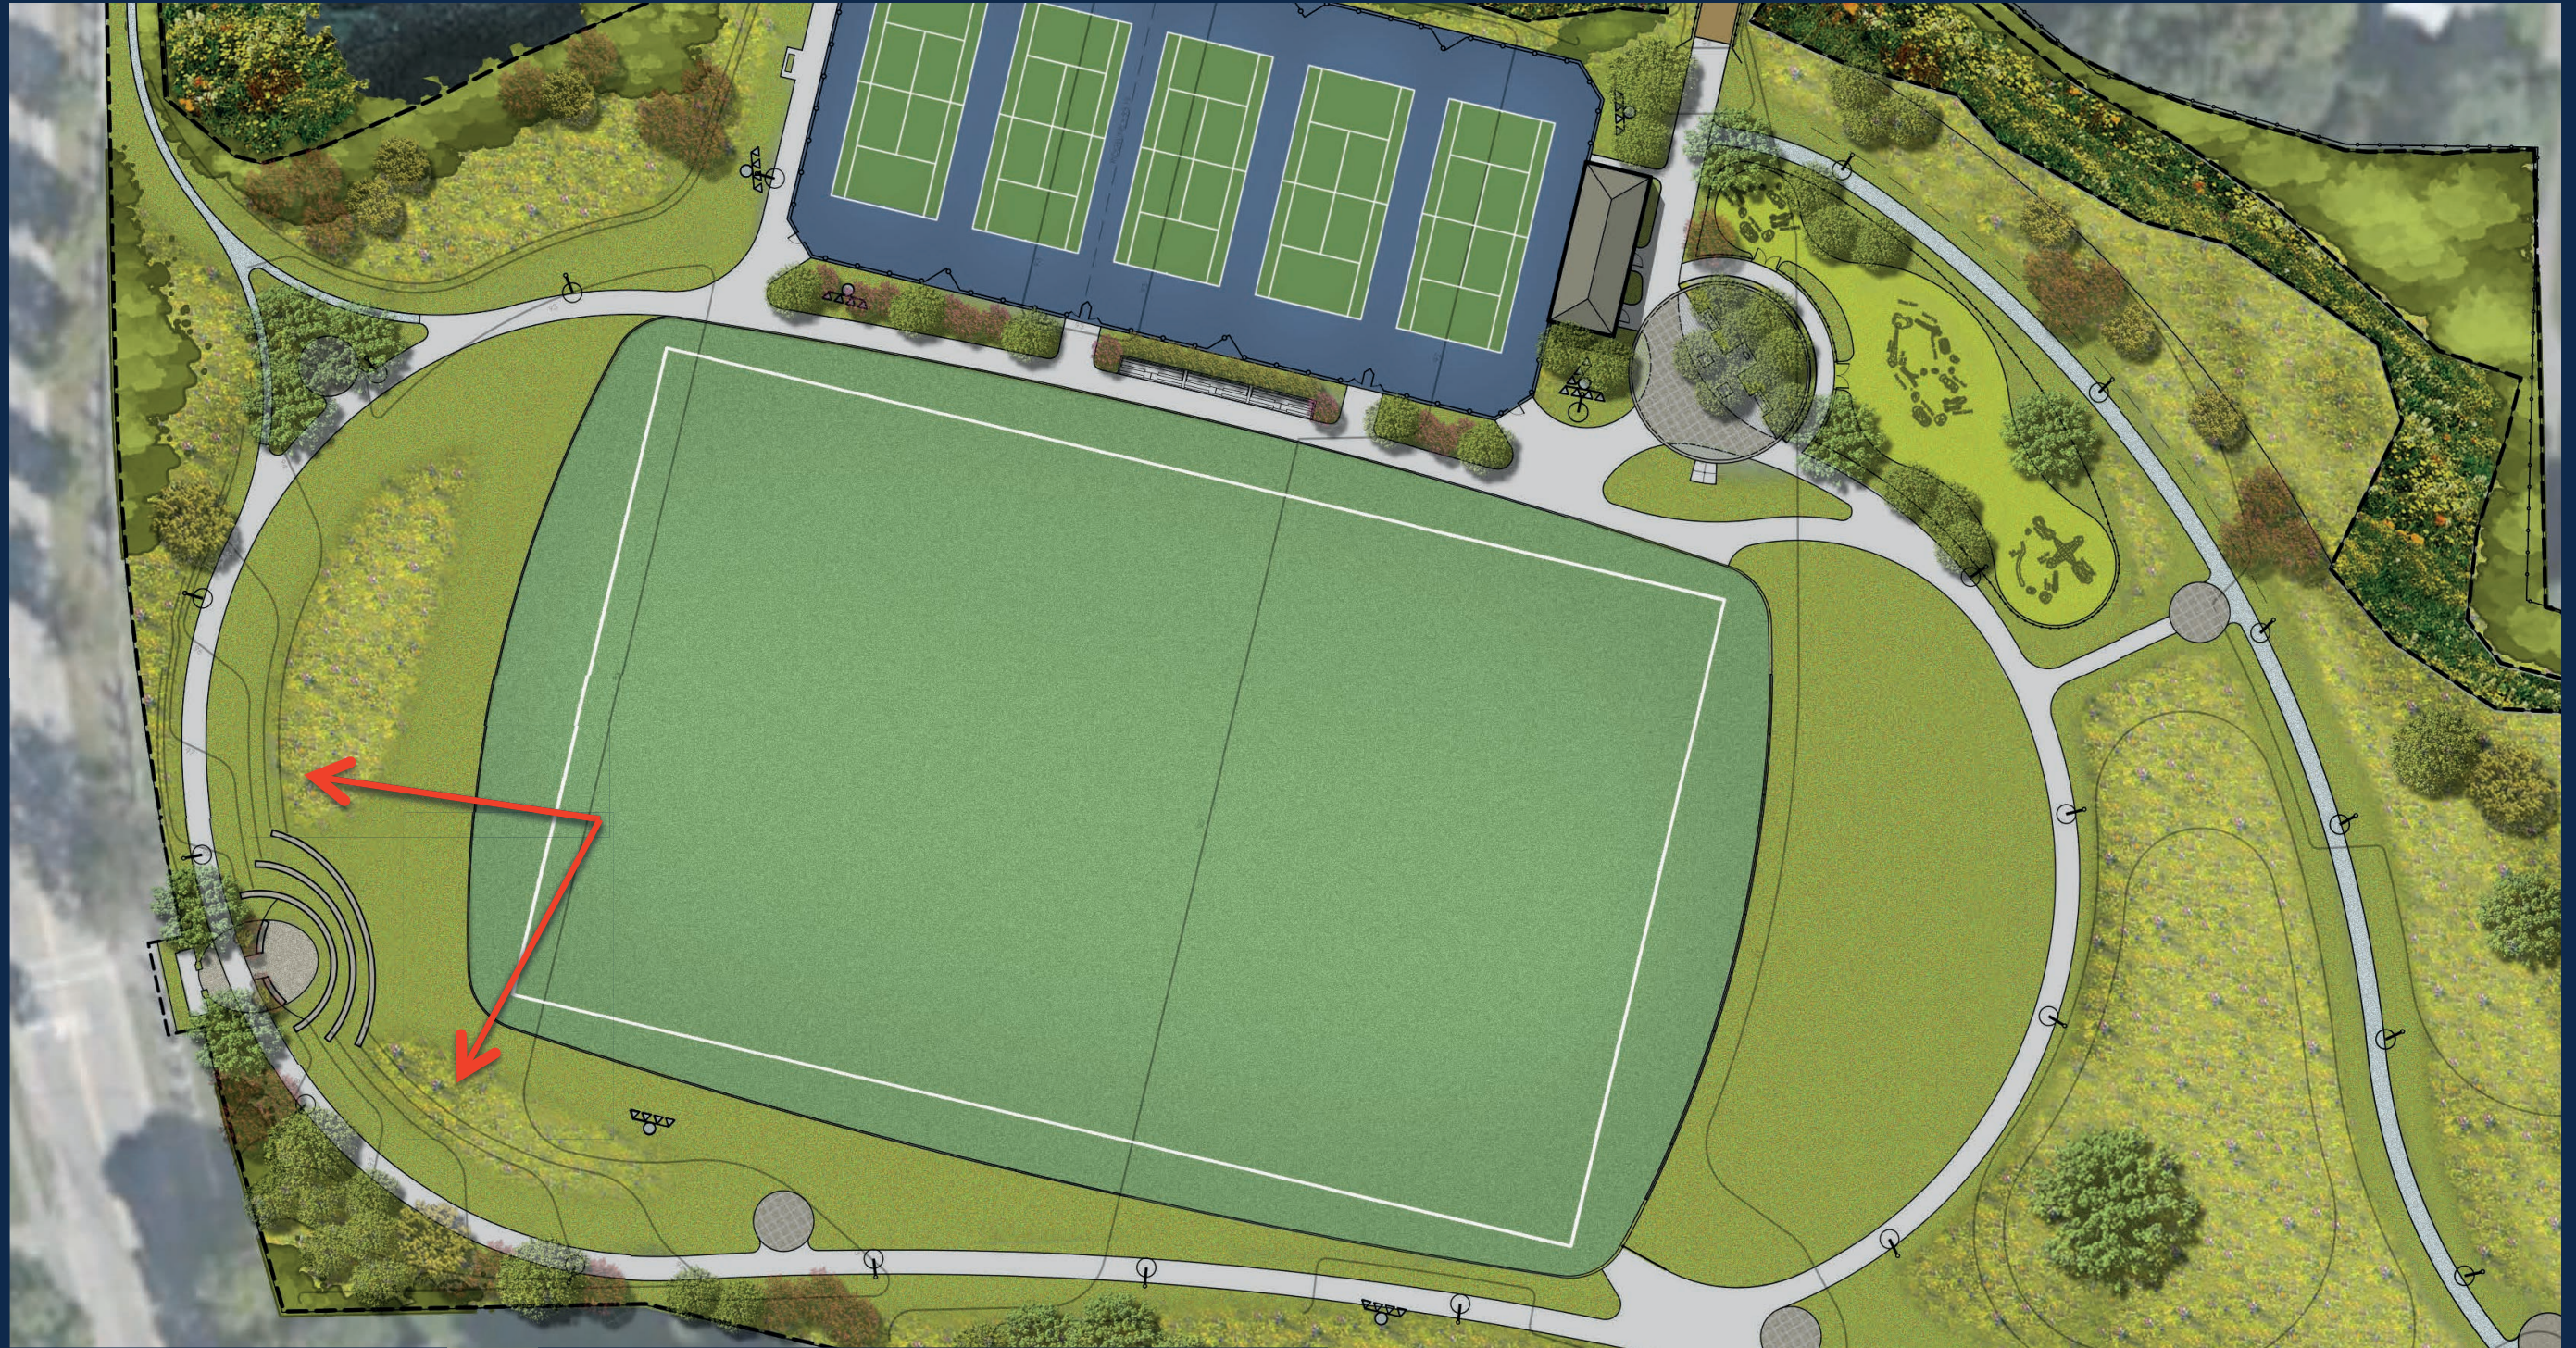

5 MARCH 2014

Views from the Field - Tennis

TOWN OF WEYMOUTH

LEGION AND LOVELL PLAYGROUND 75% FIELD DESIGN REVIEW

activitas
Planning | Landscape | Athletic Facilities

5 MARCH 2014

Views from the Field – Middle St Entrance