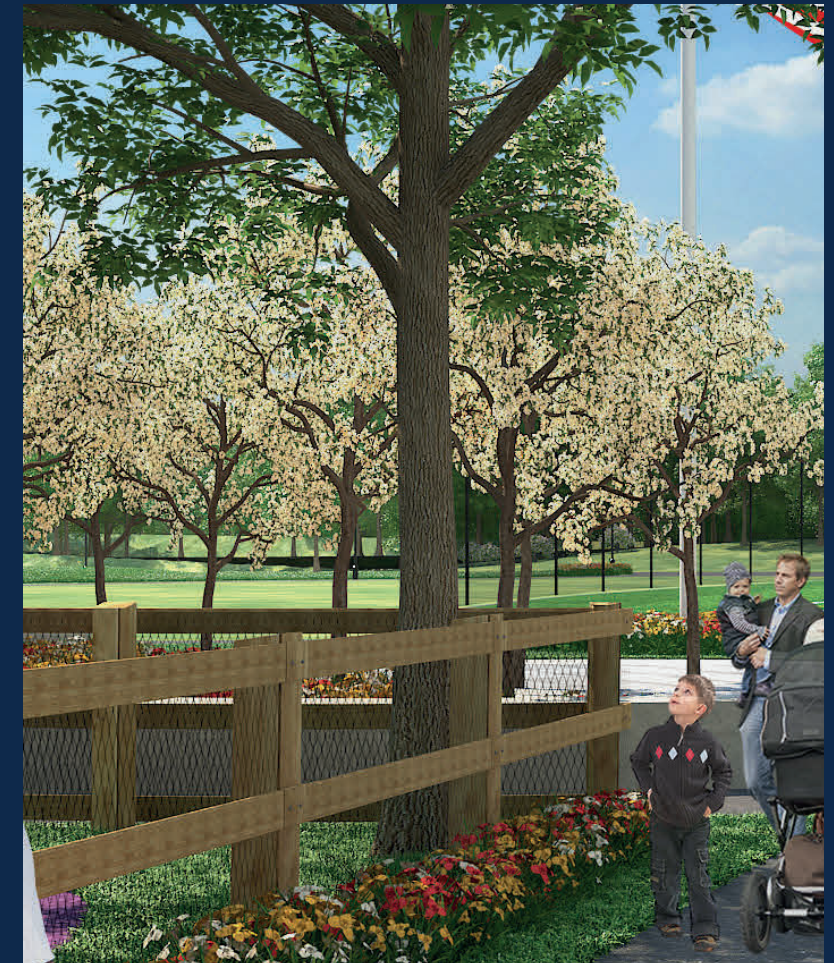

5 MARCH 2014

Choices – Gathering Area

TOWN OF WEYMOUTH

LEGION AND LOVELL PLAYGROUND 75% FIELD DESIGN REVIEW

activitas
Planning | Landscape | Athletic Facilities

5 MARCH 2014

Choices – Playground Area

TOWN OF WEYMOUTH