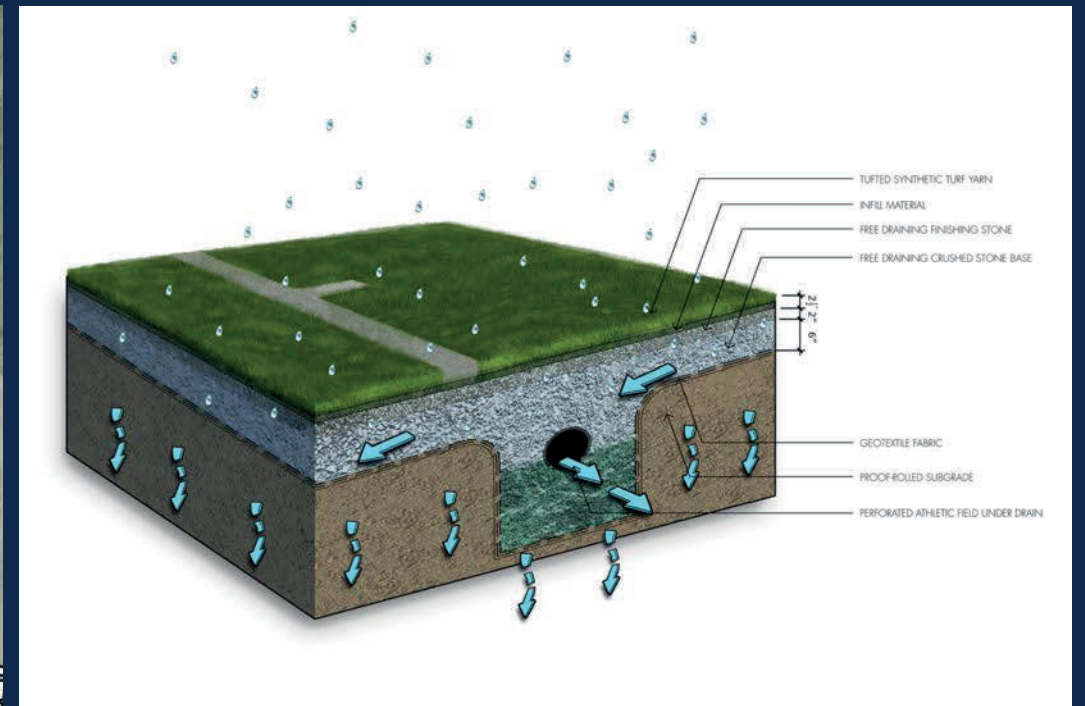

TOWN OF WEYMOUTH

LEGION AND LOVELL PLAYGROUND 75% FIELD DESIGN REVIEW

activitas
Planning | Landscape | Athletic Facilities

5 MARCH 2014

Wetland Replication and Drainage