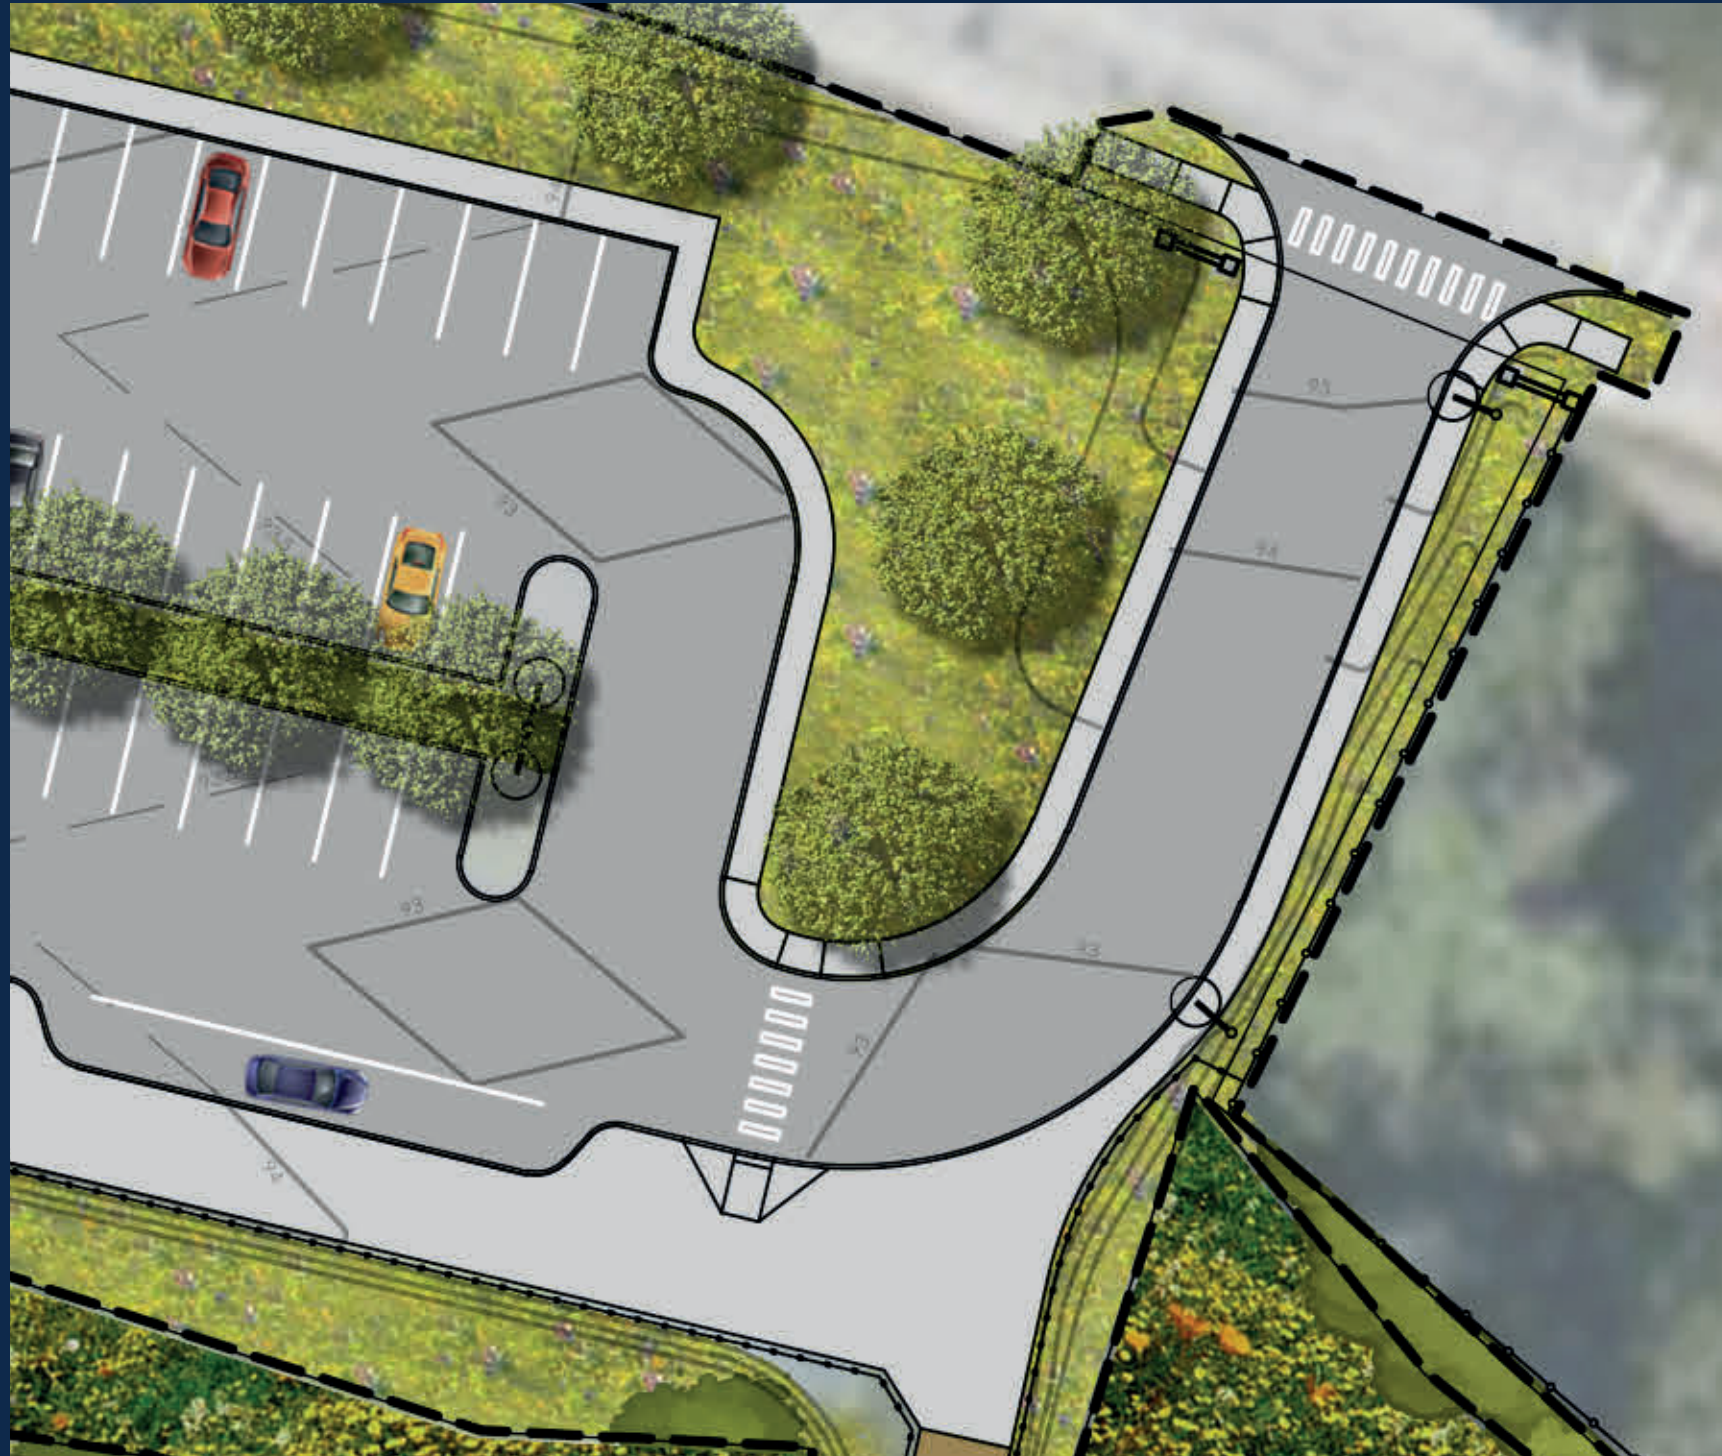

TOWN OF WEYMOUTH

LEGION AND LOVELL PLAYGROUND 75% FIELD DESIGN REVIEW

activitas
Planning | Landscape | Athletic Facilities

5 MARCH 2014

Commercial Street Entrance