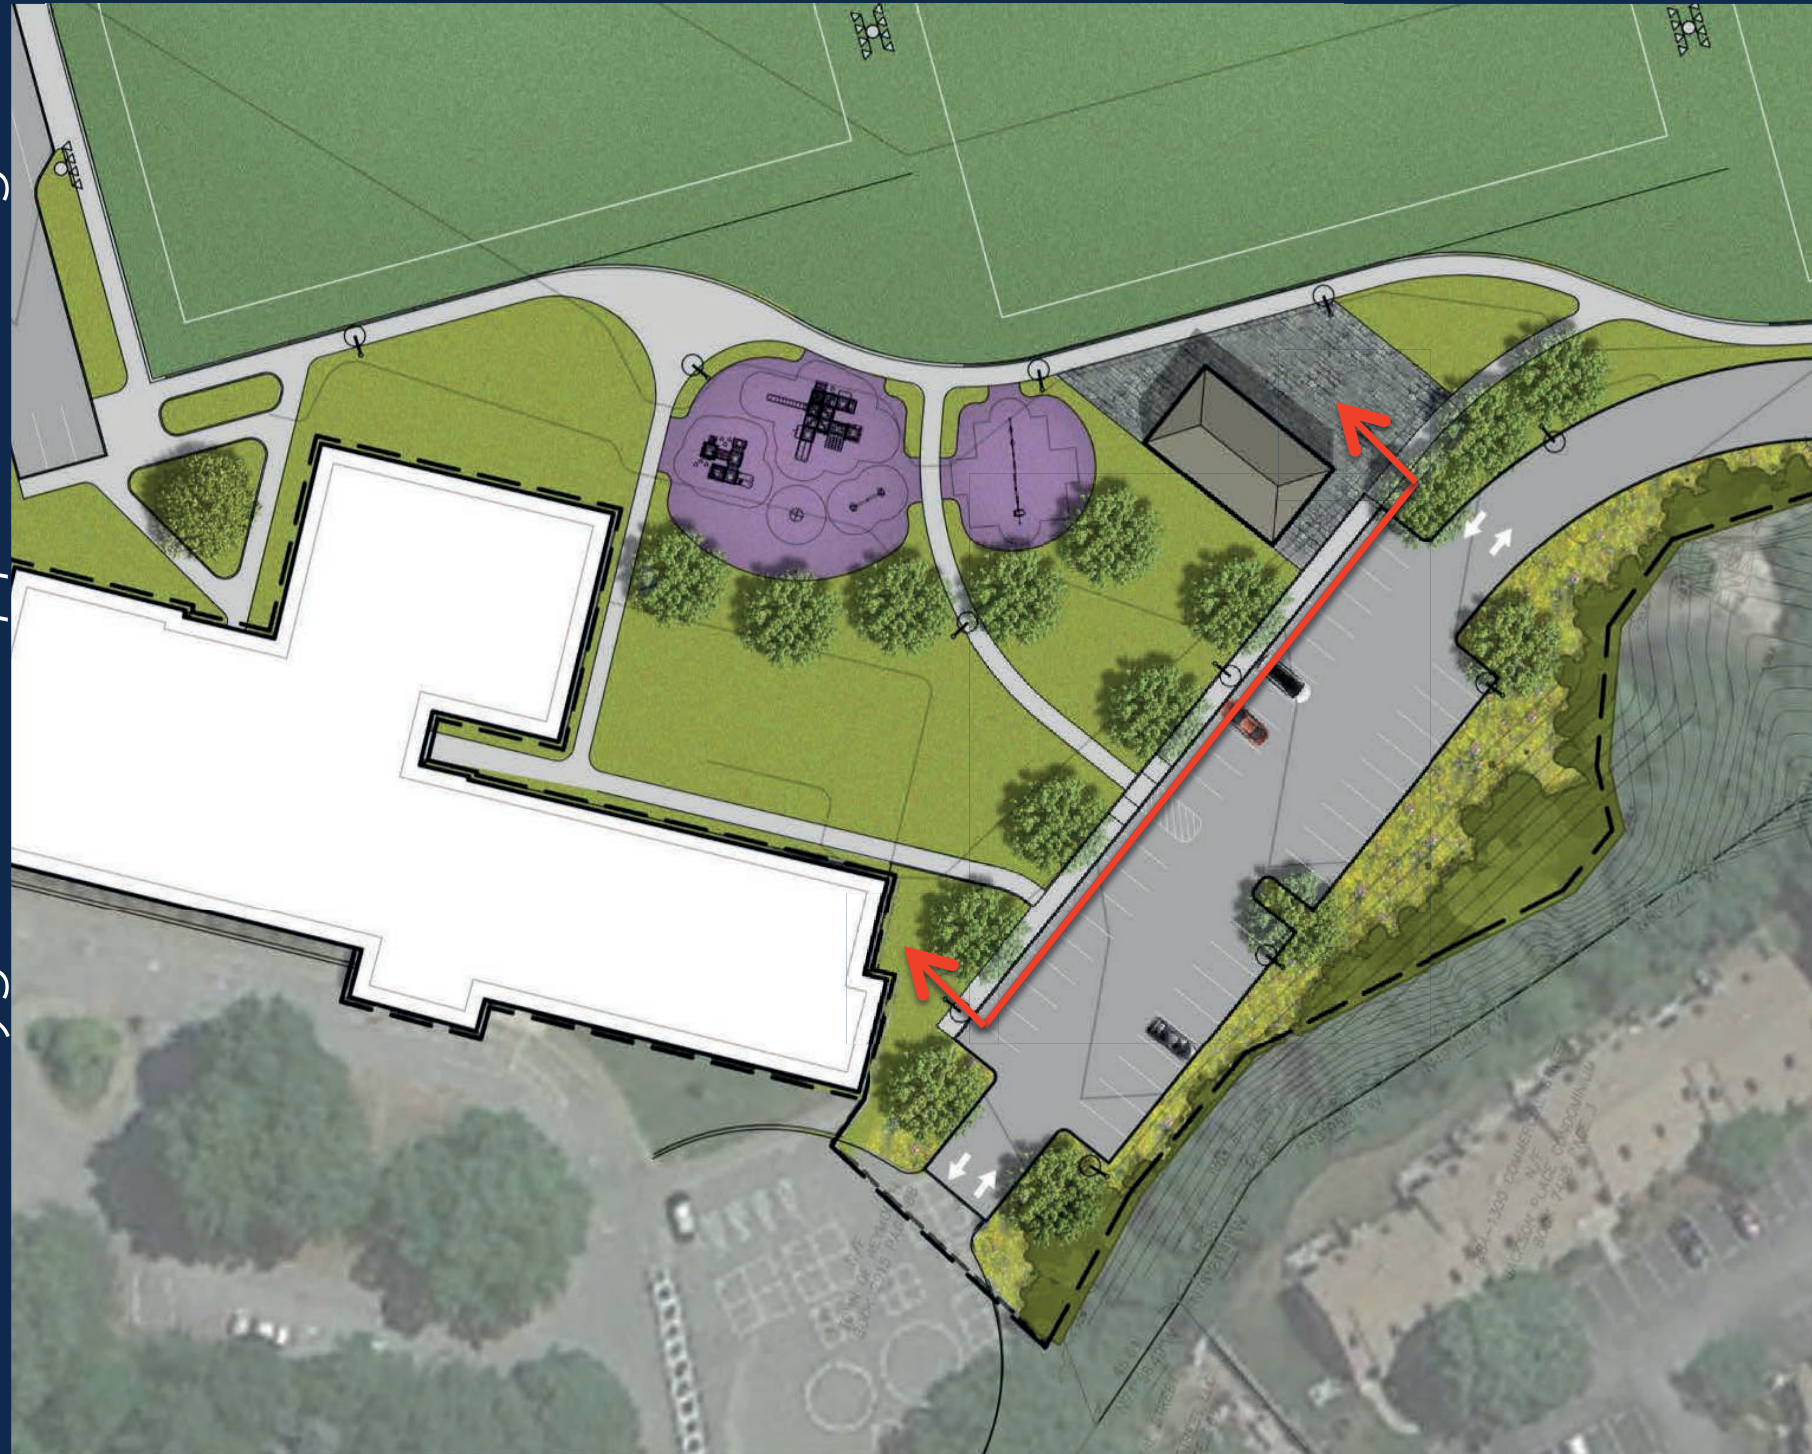

5 MARCH 2014

Playground / Support Building

TOWN OF WEYMOUTH

LEGION AND LOVELL PLAYGROUND 75% FIELD DESIGN REVIEW

activitas
Planning | Landscape | Athletic Facilities

5 MARCH 2014

Playground / Support Building