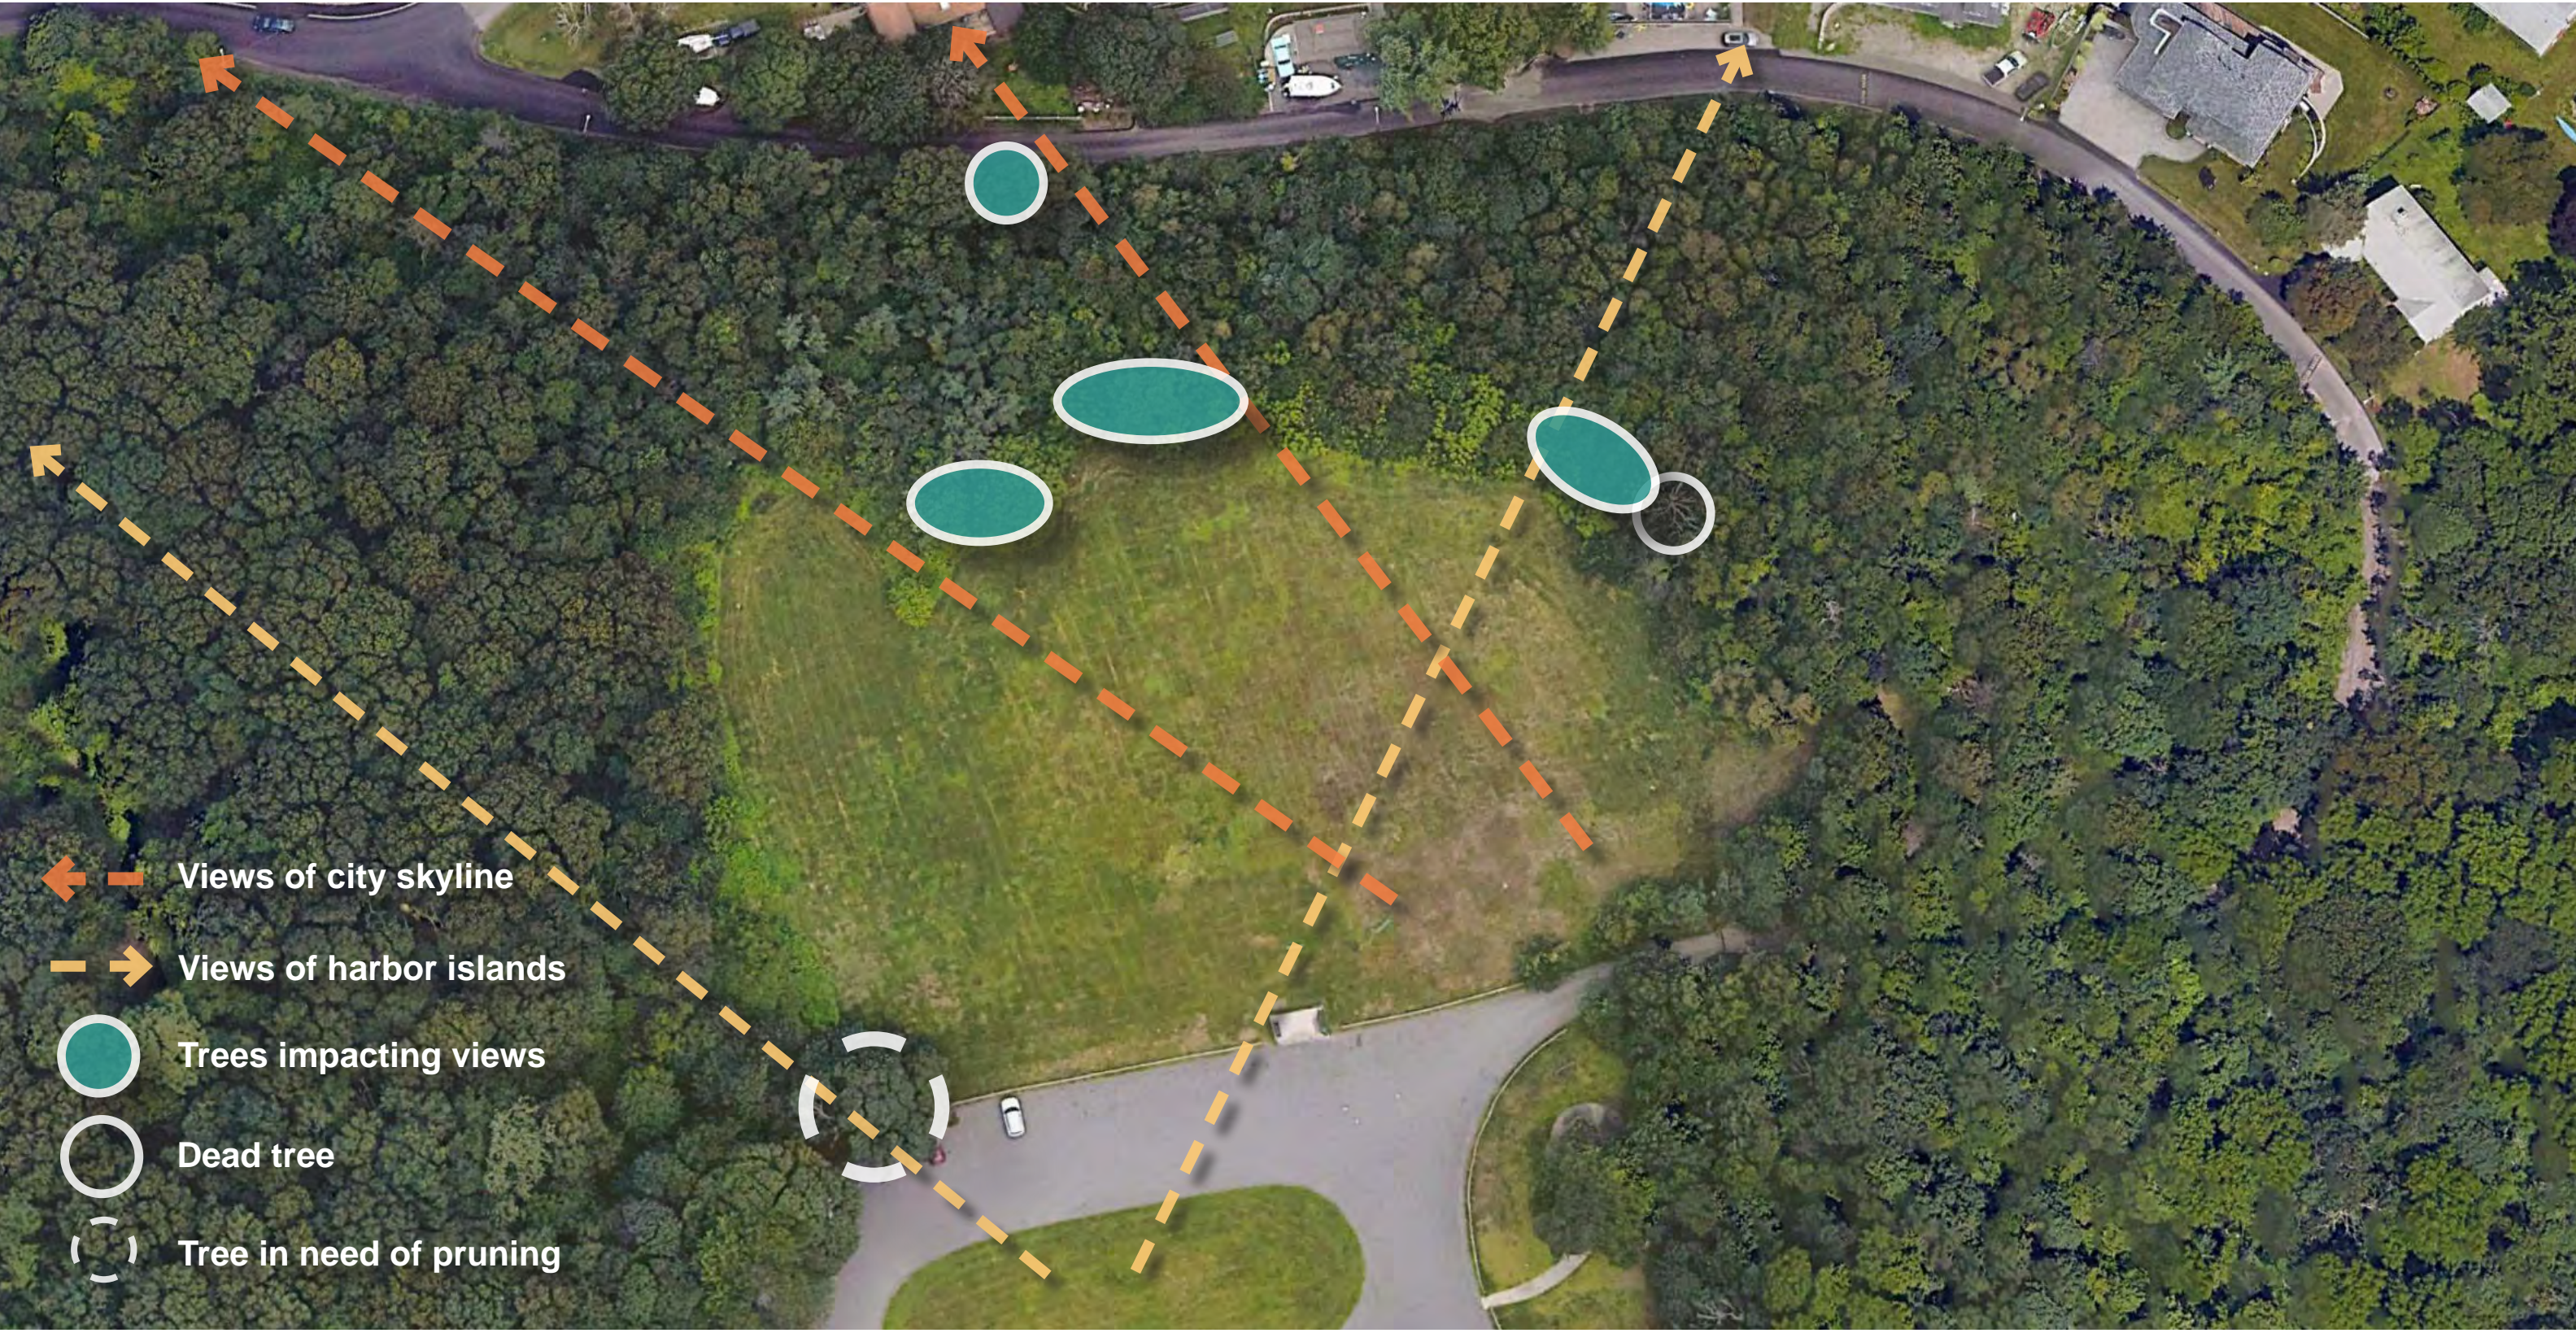

Vista Clearing
at
Great Hill Park
Weymouth

TOWN OF WEYMOUTH
GREAT HILL PARK & TRAILS

TOWN OF WEYMOUTH
GREAT HILL PARK & TRAILS

Cottonwood trees to be removed

Removals for views to Harbor Islands

Removals for views to Harbor Islands

Proposed removals

Dead tree removal

Proposed
removals

Dead tree
removal

Proposed
removal

Removals
for views to
Harbor Islands

Proposed
removal

Crown pruning required