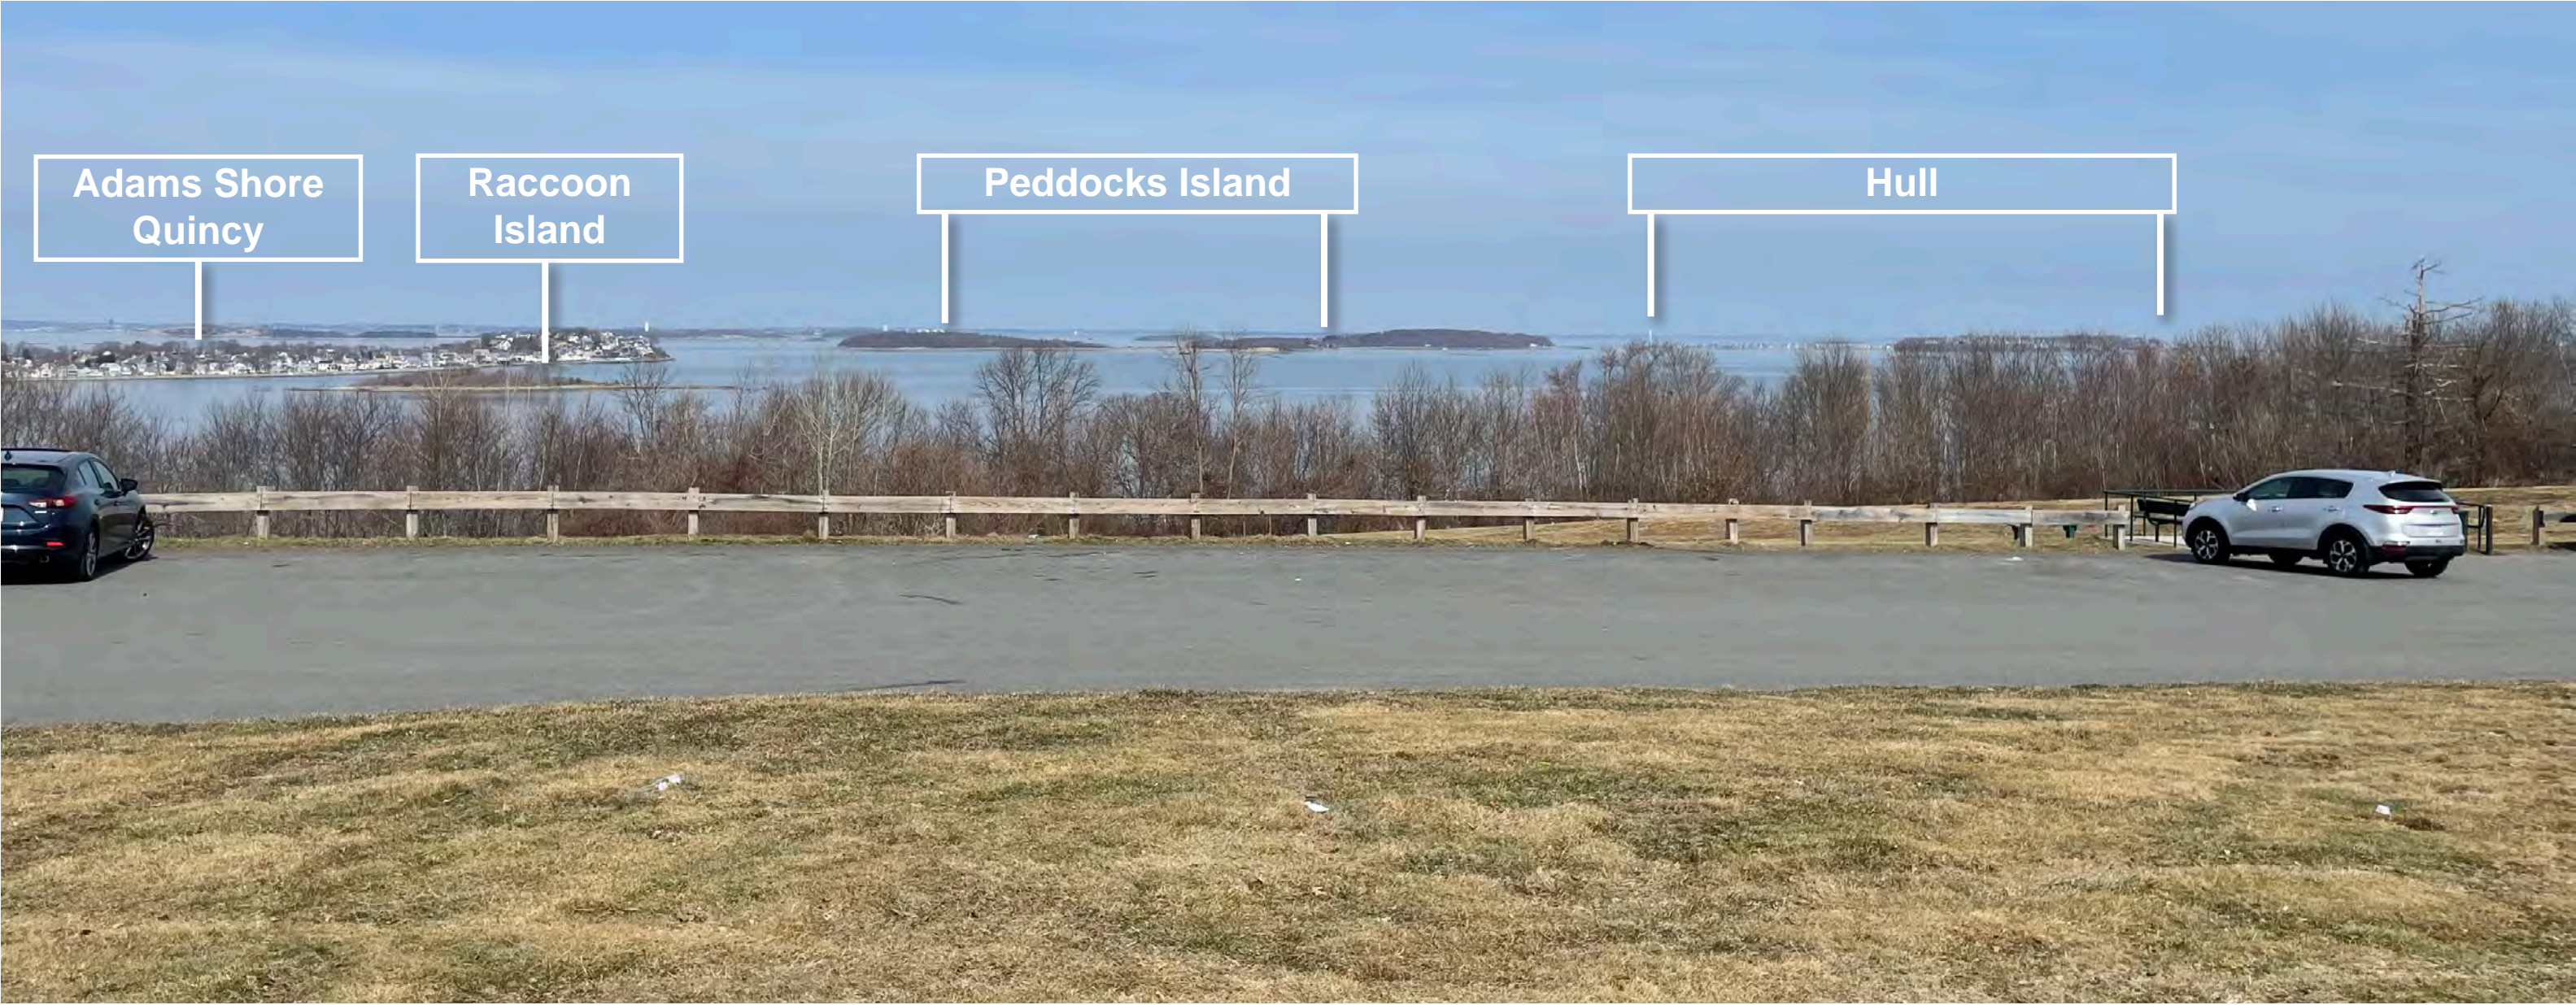

Vista Clearing
at
Great Hill Park
Weymouth

TOWN OF WEYMOUTH
GREAT HILL PARK & TRAILS

TOWN OF WEYMOUTH
GREAT HILL PARK & TRAILS

Cottonwood trees to be removed

Removals for views to Harbor Islands

Removals for views to Harbor Islands

Proposed removals

Dead tree removal

Proposed
removals

Dead tree
removal

Proposed
removal

Removals
for views to
Harbor Islands

Proposed
removal

Crown pruning required